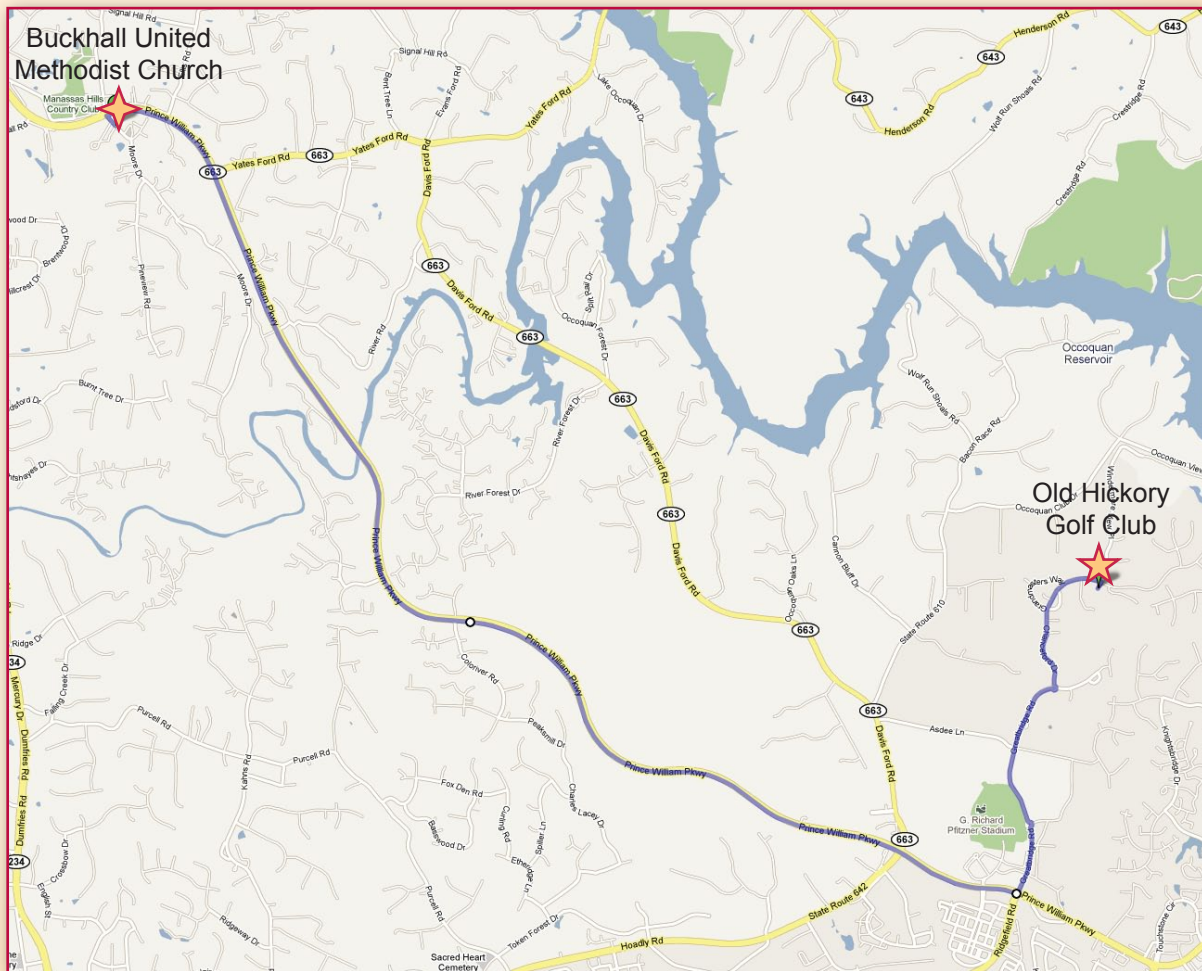

# Directions

From Buckhall United Methodist Church to  
the Reception at Old Hickory Golf Club

Start at:  
10251 Moore Drive  
Manassas, VA 20111

End at:  
11921 Chanceford Drive  
Woodbridge, VA 22192

1. Head northwest on Moore Drive, toward Prince William Parkway 350 feet
2. Take the first right onto Prince William Parkway 6.7 miles
3. Turn Left at Greatbridge Rd 0.3 mile
4. At the traffic circle take the second turn and stay on Greatbridge Rd 0.8 mile
5. At the next traffic circle take the second turn onto Chanceford Drive 0.8 mile
6. Old Hickory Golf Club should be on your right

# Zoomed map of area near reception